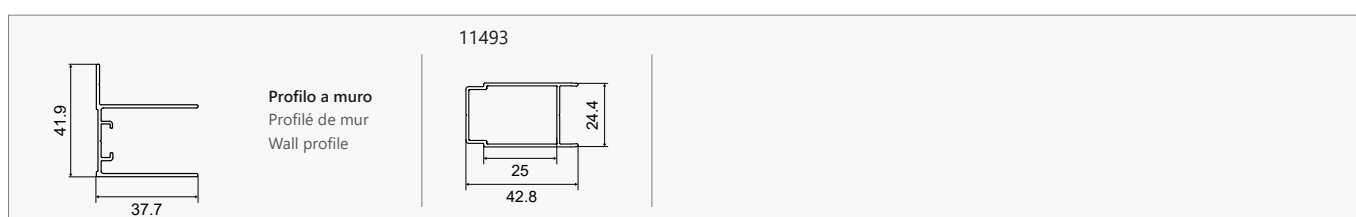

ELYSIUM 200 CROMO

CRISTALLO: TRASPARENTE • VERRE: TRASPARENT • GLASS: TRASPARENT

MISURA (mm) DIMENSIONS SIZE		ENTRATA (mm) ENTRÉE DOOR OPENING	REGOLAZIONE (mm) AJUSTEMENT ADJUSTABLE		PESO (kg) POIDS WEIGHT	PREZZO PRIX PRICE	COD.
A	B	X	A	B			
800	800	420	775-795	775-795	53	999,00 €	5206836046389
900	900	500	875-895	875-895	56	1.049,00 €	5206836046396
Profilo estensione • Profilé d'extension • Extension profile | 11493 (+25mm)						79,90€	5206836048574

Box doccia semicircolare con due ante scorrevoli e due ante fisse. Trattamento anticalcare Applicazione Nanoskin sia all'interno e all'esterno. Profilo alluminio. Sistema di serratura magnetica.

Paroi d'angle avec deux portes coulissantes et deux panneaux fixes. Traitement anticalcaire. Nano-skin appliqué à l'intérieur et à l'extérieur. Profilé aluminium chromé. Système de verrouillage magnétique.

Semicircular shower box with two fixed panels and two sliding doors. Nanoskin application on the inside & outside part. Profile aluminium chrome. Magnetic enclosure.

Il prezzo è riferito a tutto il box.
Les prix concernent toute la cabine.
The price refers to the whole box.

Manuali, ricambi ed altro
Instructions, pièces détachées et d'autre
Manual, spare parts and more

ELYSIUM 200