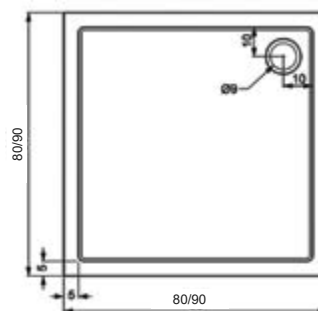

NEW FLAT BIANCO

ACRILICO • ACRYLIQUE • ACRYLIC

New Flat 1	80x80x5,5 cm	189,90 €	5206836586564
New Flat 2	90x90x5,5 cm	199,90 €	5206836007441