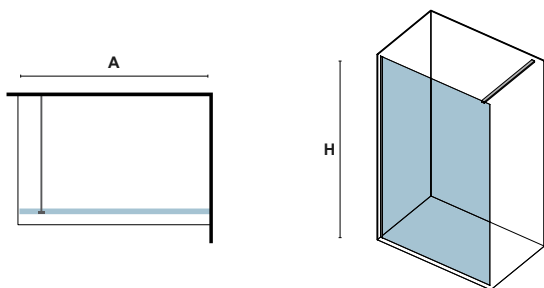

WALKIN 1 ORO

CRISTALLO: TRASPARENTE • VERRE: TRASPARENTE • GLASS: TRASPARENT