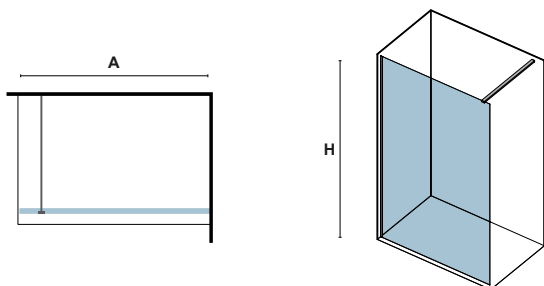

WALKIN 1 GUN METAL

CRISTALLO: TRASPARENTE • VERRE: TRASPARENT • GLASS: TRASPARENT