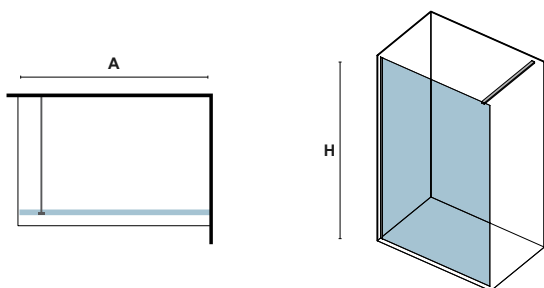

WALKIN 1 BIANCO

CRISTALLO: TRASPARENTE • VERRE: TRASPARENT • GLASS: TRASPARENT