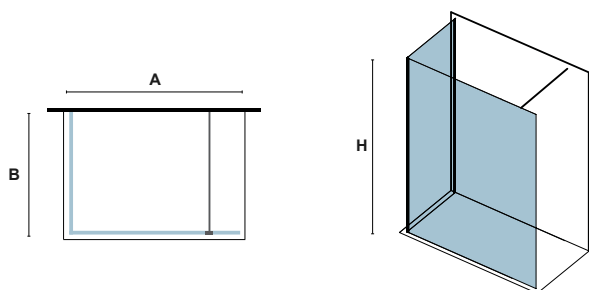

WALKIN 4 NERO

CRISTALLO: TRASPARENTE • VERRE: TRASPARENT • GLASS: TRASPARENT