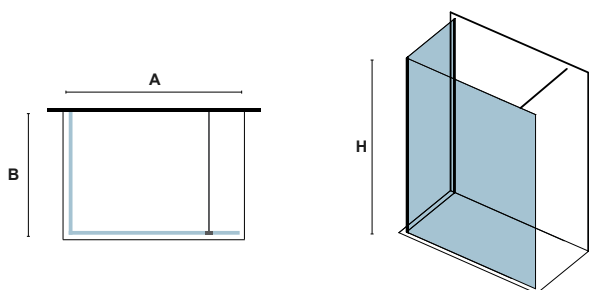

WALKIN 4 ORO

CRISTALLO: TRASPARENTE • VERRE: TRASPARENTE • GLASS: TRASPARENT