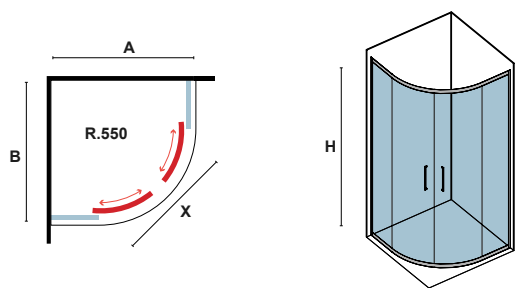

INOX 200 CROMO (AISI 304 18/10)

CRISTALLO: TRASPARENTE • VERRE: TRASPARENT • GLASS: TRASPARENT