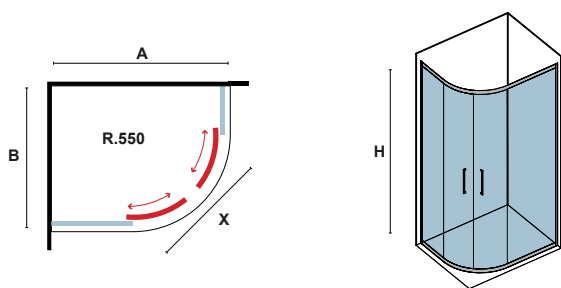

FLORA 650 CROMO

CRISTALLO: TRASPARENTE, ICY • GLASS: TRASPARENT, ICY • VERRE: TRASPARENT, ICY

FLORA 650

Manuali, ricambi ed altro
Instructions, pièces détachées et d'autre
Manual, spare parts and more

FLORA 650						TRASPARENTE		ICY	
MISURA (mm) DIMENSIONS SIZE		ENTRATA (mm) ENTRÉE DOOR OPENING	REGOLAZIONE (mm) AJUSTEMENT ADJUSTABLE		PESO (kg) POIDS WEIGHT	PREZZO PRIX PRICE	COD.	PREZZO PRIX PRICE	COD.
A	B	X	A	B					
800	1000	467	785-810	985-1010	48	669,00 €	5206836001159	729,00 €	5206836056418
900	1200	547	885-910	1185-1210	54	739,00 €	5206836001166	799,00 €	5206836056425
Profilo estensione • Profilé d'extension • Extension profile | YS05 (+30x2000mm)						59,90 €	5206836522463	59,90 €	5206836522463
Profilo muro • Profilé de mur • Wall profile | A10 (80x30x2000mm)						79,90 €	5206836516783	79,90 €	5206836516783
Profilo muro • Profilé de mur • Wall profile | N50 (40x29x2000mm)						69,90 €	5206836040318	69,90 €	5206836040318

Il prezzo è riferito a tutto il box.
Les prix concernent toute la cabine.
The price refers to the whole box.

x1

FLORA 650 TRAY			PIATTO DOCCIA DOUCHE • SHOWER	
TIPO E DIMENSIONE TYPE ET DIMENSION • TYPE AND DIMENSION		PESO (kg) POIDS • WEIGHT	PREZZO PRIX • PRICE	COD.
Piatto doccia acrilico, destro • Douche acrylique, droite • Acrylic shower, right (800x1000x55mm)		16	279,00 €	5206836004211
Piatto doccia acrilico, sinistro • Douche acrylique, gauche • Acrylic shower, left (800x1000x55mm)		16	279,00 €	5206836004204
Piatto doccia acrilico, destro • Douche acrylique, droite • Acrylic shower, right (900x1200x55mm)		18	369,00 €	5206836301587
Piatto doccia acrilico, sinistro • Douche acrylique, gauche • Acrylic shower, left (900x1200x55mm)		18	369,00 €	5206836301570

Adatto solo per piatto doccia FLORA 650. Non disponibile per ordini su misura.
Convient uniquement pour la douche FLORA 650. Non disponible pour commande spéciale.
Only suitable for FLORA 650 shower tray. Custom sizes are not available.

x1

800x1000x55mm

900x1200x55mm

FLORA 650 TRAY
Piatto doccia acrilico, sinistro
Douche acrylique, gauche
Acrylic shower, left

Valvola non incluso nel prezzo • Valve non inclus • Valve not included

6 mm

1900 mm

In