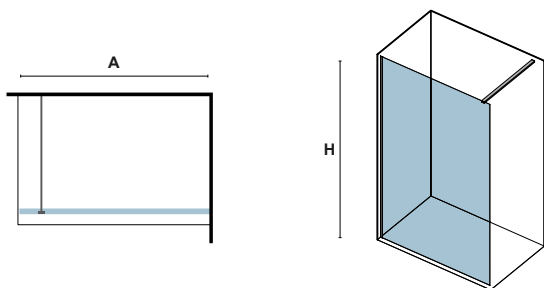

WALKIN 1 ROSE GOLD

CRISTALLO: TRASPARENTE • VERRE: TRASPARENT • GLASS: TRASPARENT